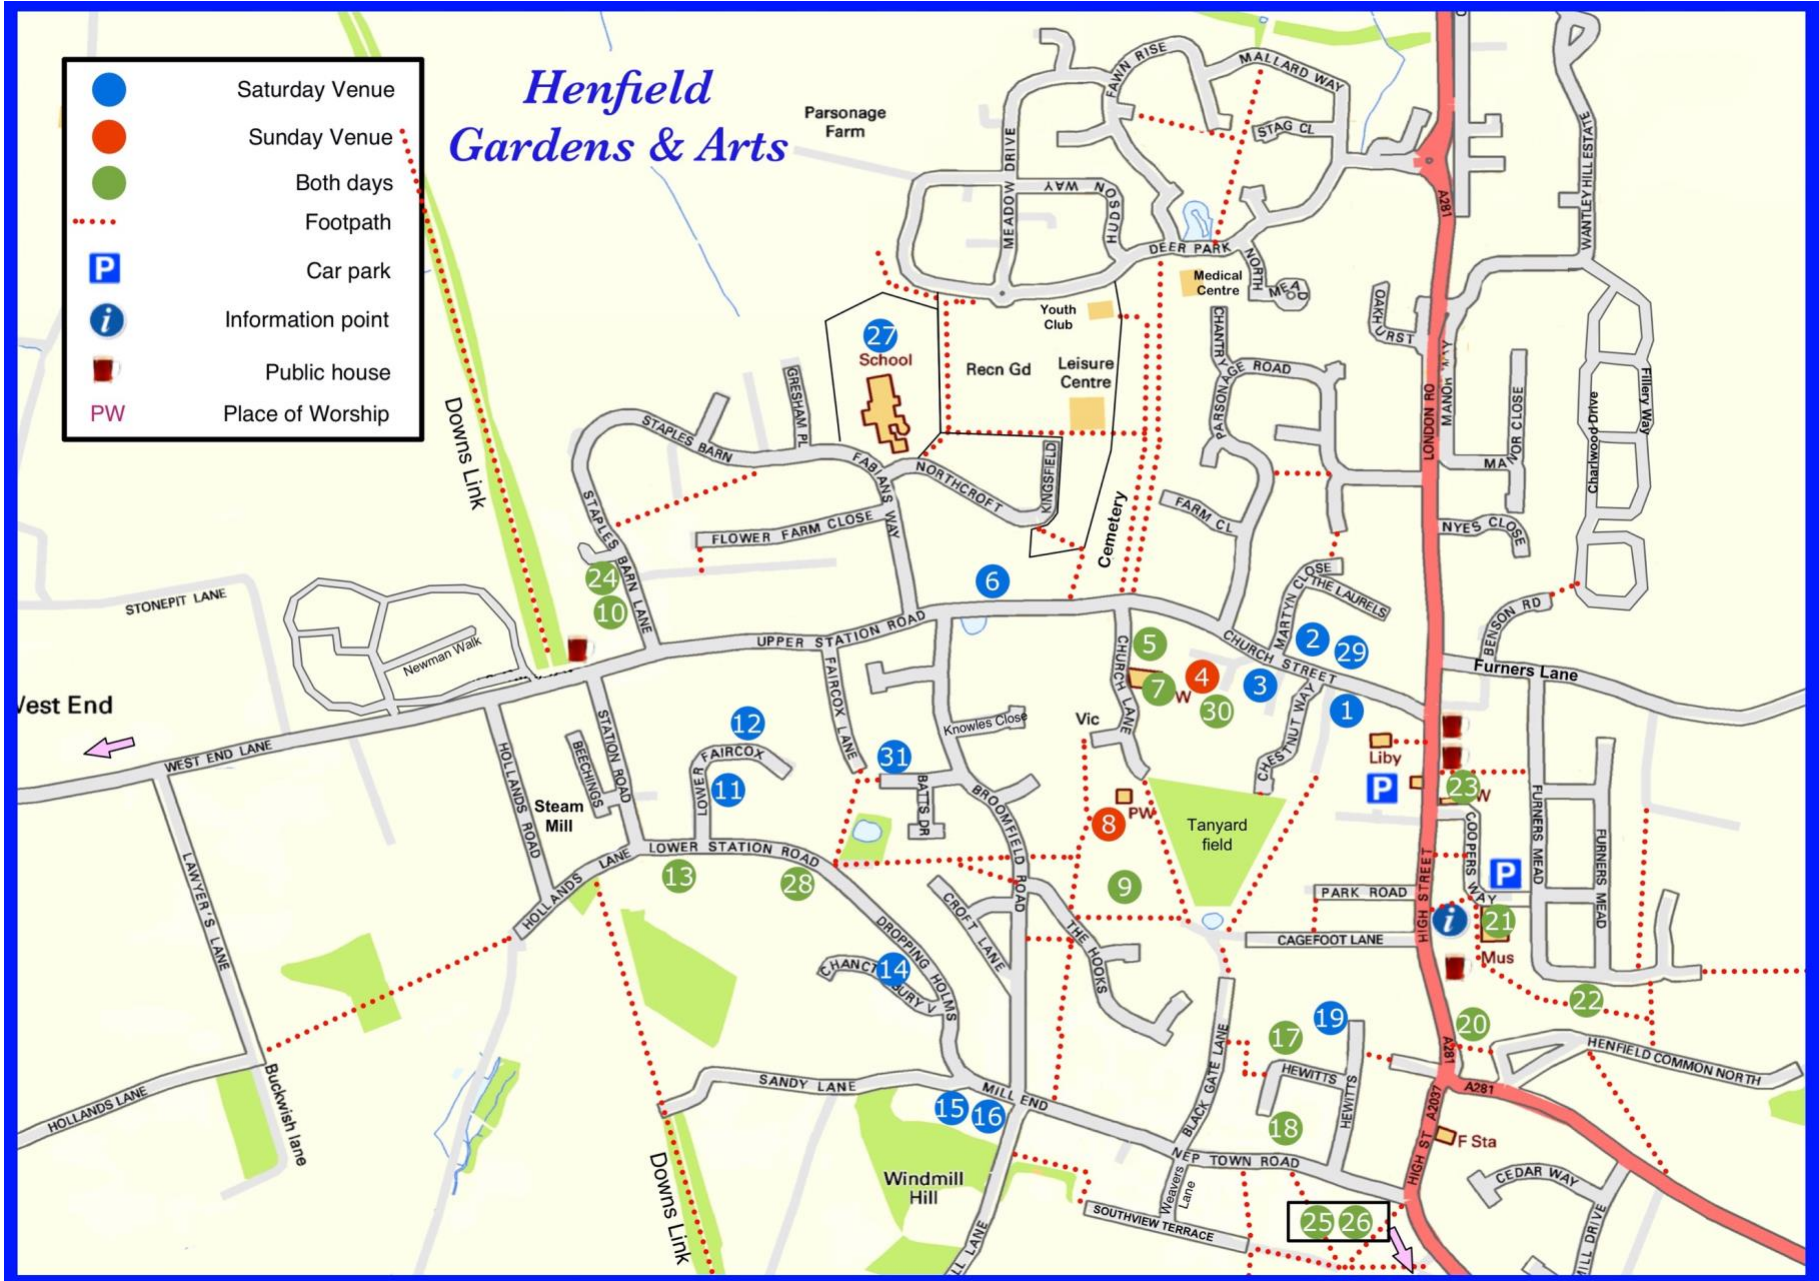

# Henfield Gardens & Arts

- Saturday Venue
- Sunday Venue
- Both days
- ⋯ Footpath
- P Car park
- i Information point
- Public house
- PW Place of Worship

- 01: Maycroft, Craggits Lane
- 02: Lodge Cottage, Martin Close
- 03: The Mead, Church Street
- 04: St. Peter's Cottage, Church Walk
- 05: Hacketts Cottage, Church Lane
- 06: The Finches, Upper Station Road
- 07: St. Peter's Church
- 08: Corpus Christi, Church Lane
- 09: Red Oaks, The Hooks
- 10: Three Chimneys, Staples Barn Lane
- 11: 6 Lower Faircox
- 12: 19 Lower Faircox
- 13: Three Oaks, Lower Station Road
- 14: 6 Chanctonbury View
- 15: Old Mill House, Sandy Lane
- 16: Rosemount Cottage, Windmill Lane
- 17: 11 Hewitts
- 18: 18 Hewitts
- 19: Henfield Haven, Hewitts
- 20: Moustows Manor, Golden Square
- 21: Henfield Hall, Coopers Way
- 22: 62 Furners Mead
- 23: Free Church, High Street
- 24: Chestnuts: Staples Barn Lane
- 25: 2 Swiss Cottages, Barrow Hill
- 26: Ash House, Barrow Hill
- 27: St. Peter's School, Fabians Way
- 28: Ganymede, Lower Station Road
- 29: 1 Woodard Mews, Church Street
- 30: The Reeve House, Church Walk
- 31: 11 Batts Drive