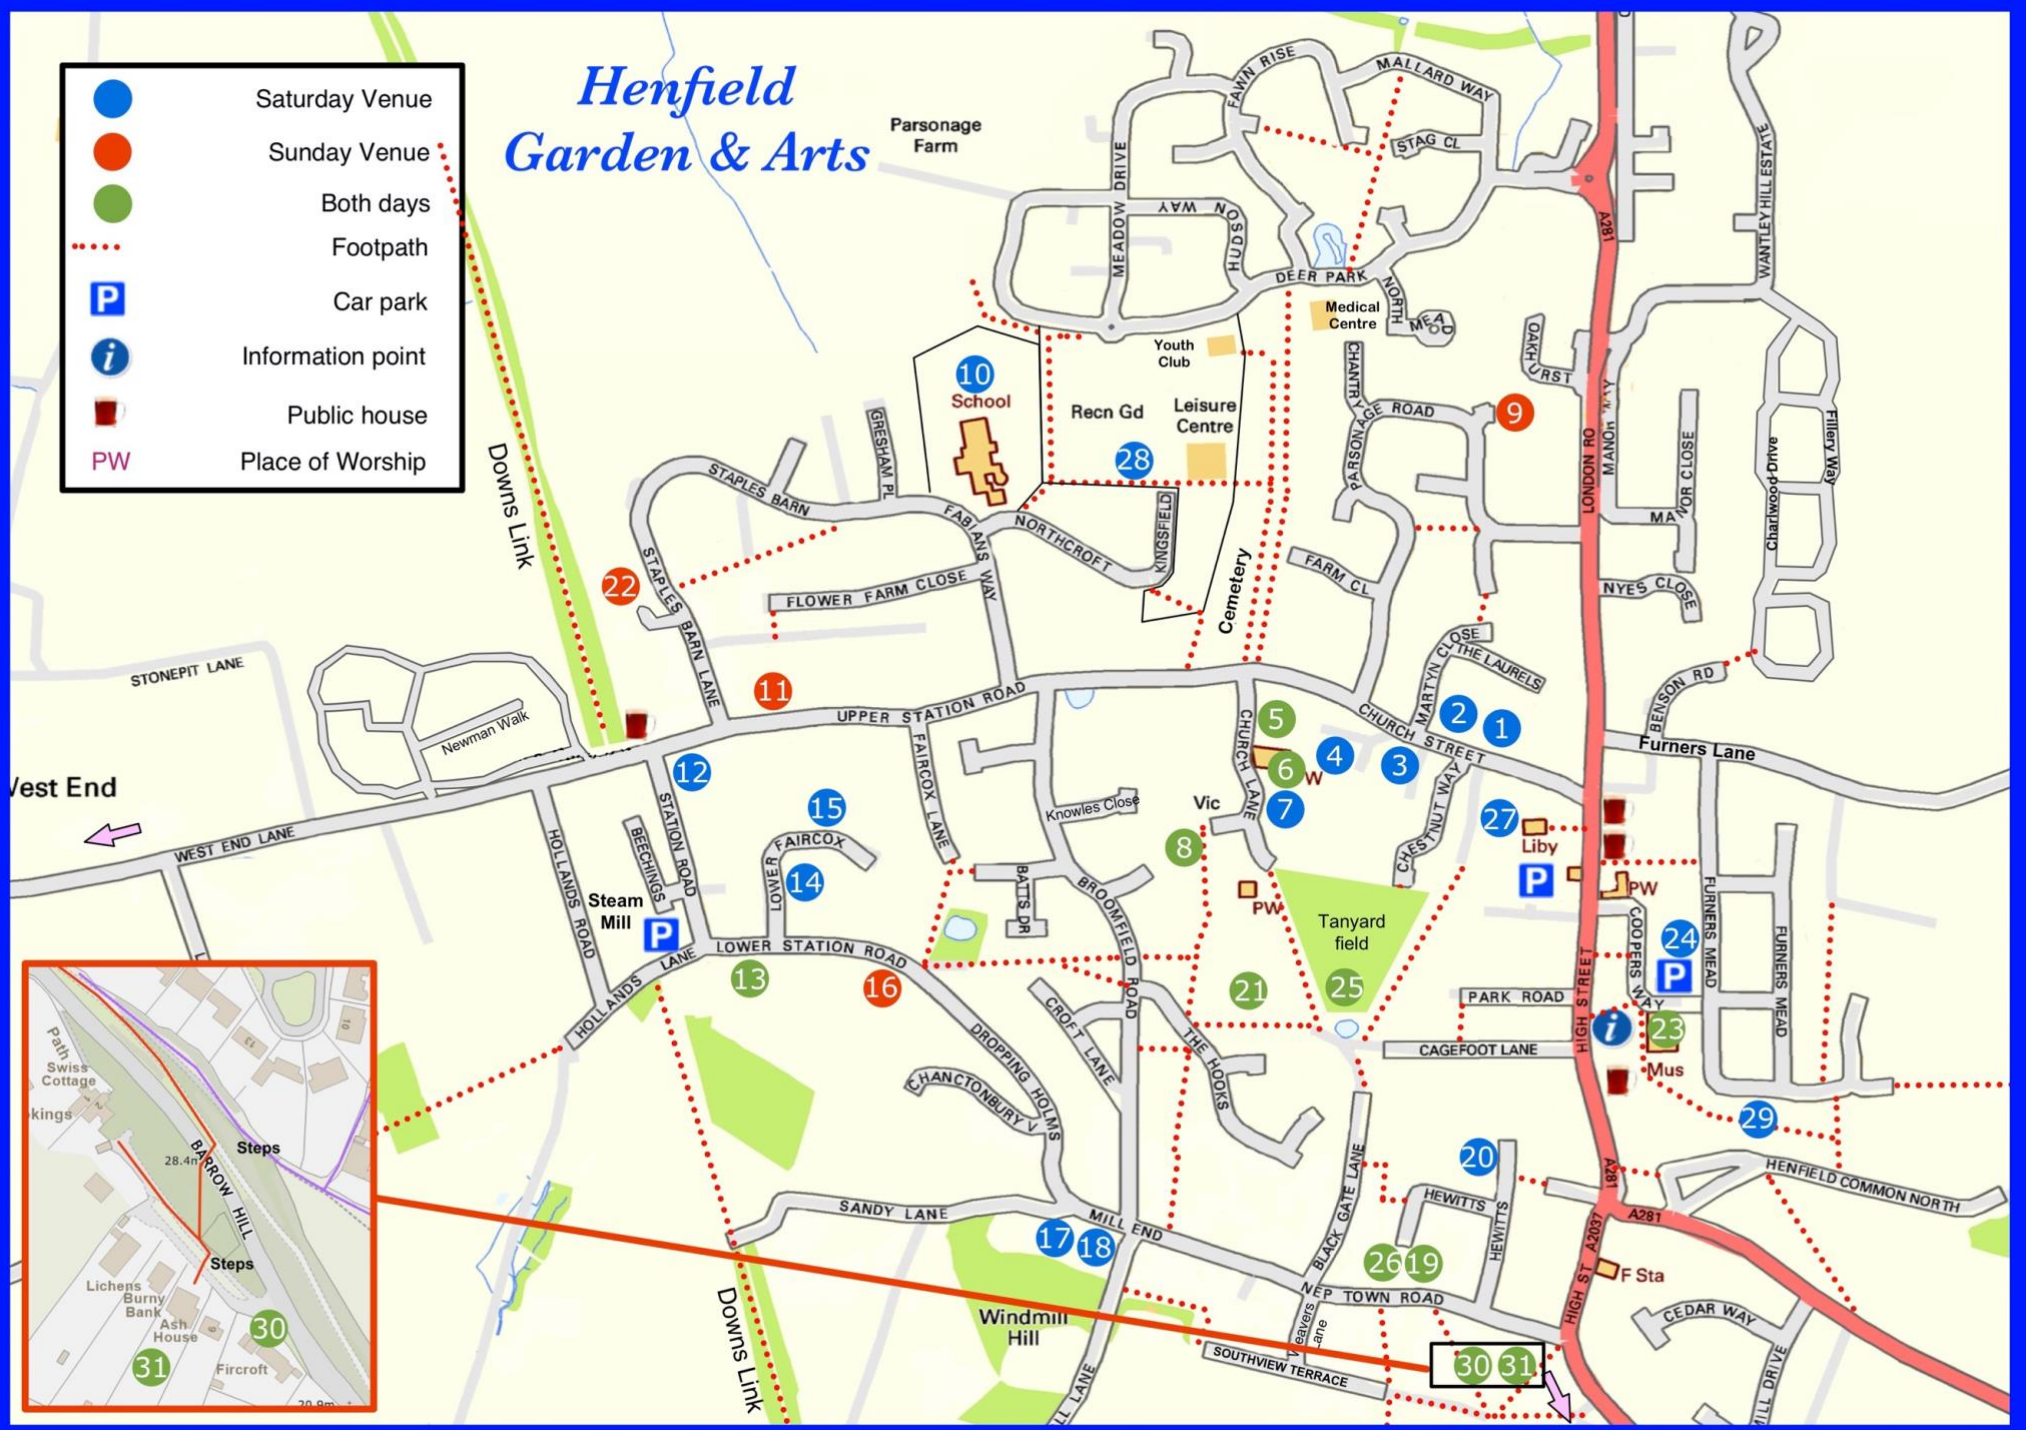

Henfield Garden & Arts

- Saturday Venue
- Sunday Venue
- Both days
- ⋯ Footpath
- P Car park
- i Information point
- Public house
- PW Place of Worship

Venue List

- 1: 1 Woodard Mews
- 2: Lodge Cottage
- 3: The Mead
- 4: St. Peter's Cottage
- 5: Hacketts Cottage
- 6: St. Peter's Church
- 7: Musk Cottage
- 8: Oak Cottage
- 9: 32 Parsonage Road
- 10: St. Peter's School
- 11: Kindersleys
- 12: 1 Station Road
- 13: Three Oaks
- 14: 6 Lower Faircox
- 15: 19 Lower Faircox
- 16: Ganymede
- 17: Old Mill House
- 18: Rosemount Cottage
- 19: 18 Hewitts
- 20: The Henfield Haven
- 21: Red Oaks
- 22: Staples Barn House
- 23: The Henfield Hall
- 24: 4 Holmgarth
- 25: Tanyard field
- 26: 17 Hewitts
- 27: Maycroft
- 28: Henfield Football Club
- 29: 62 Furners Mead
- 30: Fircroft
- 31: Ash House